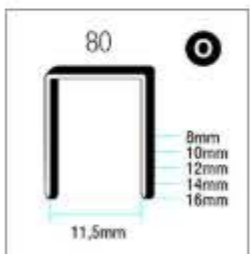

Safety trigger

Removable front plate

High resistance body in nylon
30% reinforced fibre glass

Noise:
LpA 91,5 dBA
LwA 80,7 dBA

Vibrations:
4,96 m/s²

Available plugs:
EU-GB-CH-
USA-IL-RA-AUS

Electric Cable
3,5m/138"

Available in:

TECHNICAL DATA

80

130 mm

AC110-120V
50-60 Hz

1,40

1