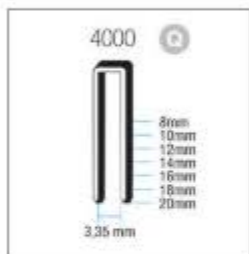

Safety trigger

Removable front plate

High resistance body in nylon
30% reinforced fiber glass

Noise:
LpA 91.5 dBA
LwA 80.7 dBA

Vibrations:
4.96 m/s²

Available plugs:
EU-GB-CH-
USA-IL-RA-AUS

Electric Cable
3.5m/138"

Available in:

TECHNICAL DATA

4000

130mm

AC 220-240V
50-60Hz

1.40

1